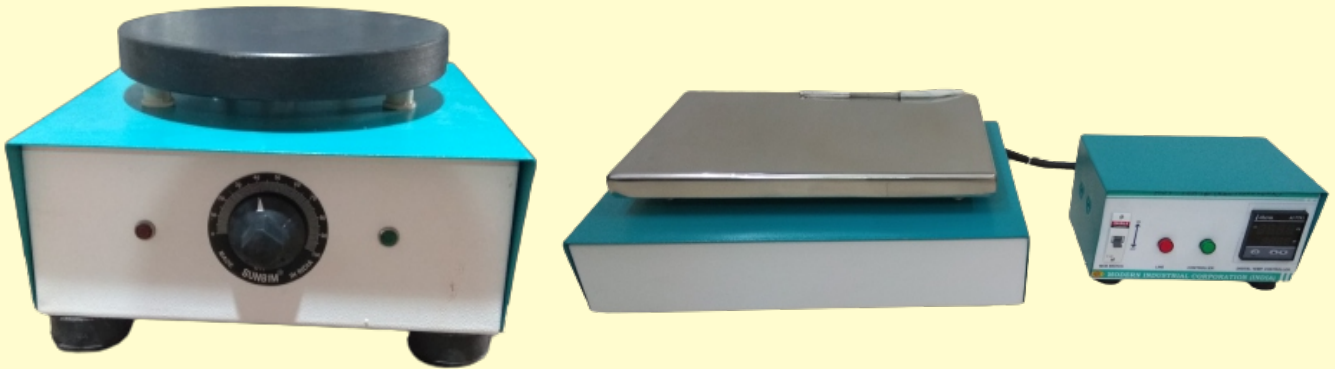

## HOT PLATE (ROUND/ RECTANGULAR) ACE - 95/100

- 👉 Body made of thick M.S. / S.S.
- 👉 Top Plate over hangs by supporting of ceramic beads which ensures air insulation between plate and base unit.
- 👉 Optional cast iron/ M.S. /S.S. plate.
- 👉 Maximum surface temperature 300 Deg. C.
- 👉 Temperature controlled by energy regulator.
- 👉 Long last nichrome Elements.
- 👉 Various sizes available.
- 👉 To work on 230 Volts A.C. Only

Size	Rating watts
8"	1000
9"	1500
12"	2000
25 x 30 cm	1500
25 x 40 cm	2000
30 x 45 cm	2000
45 x 60 cm	3000